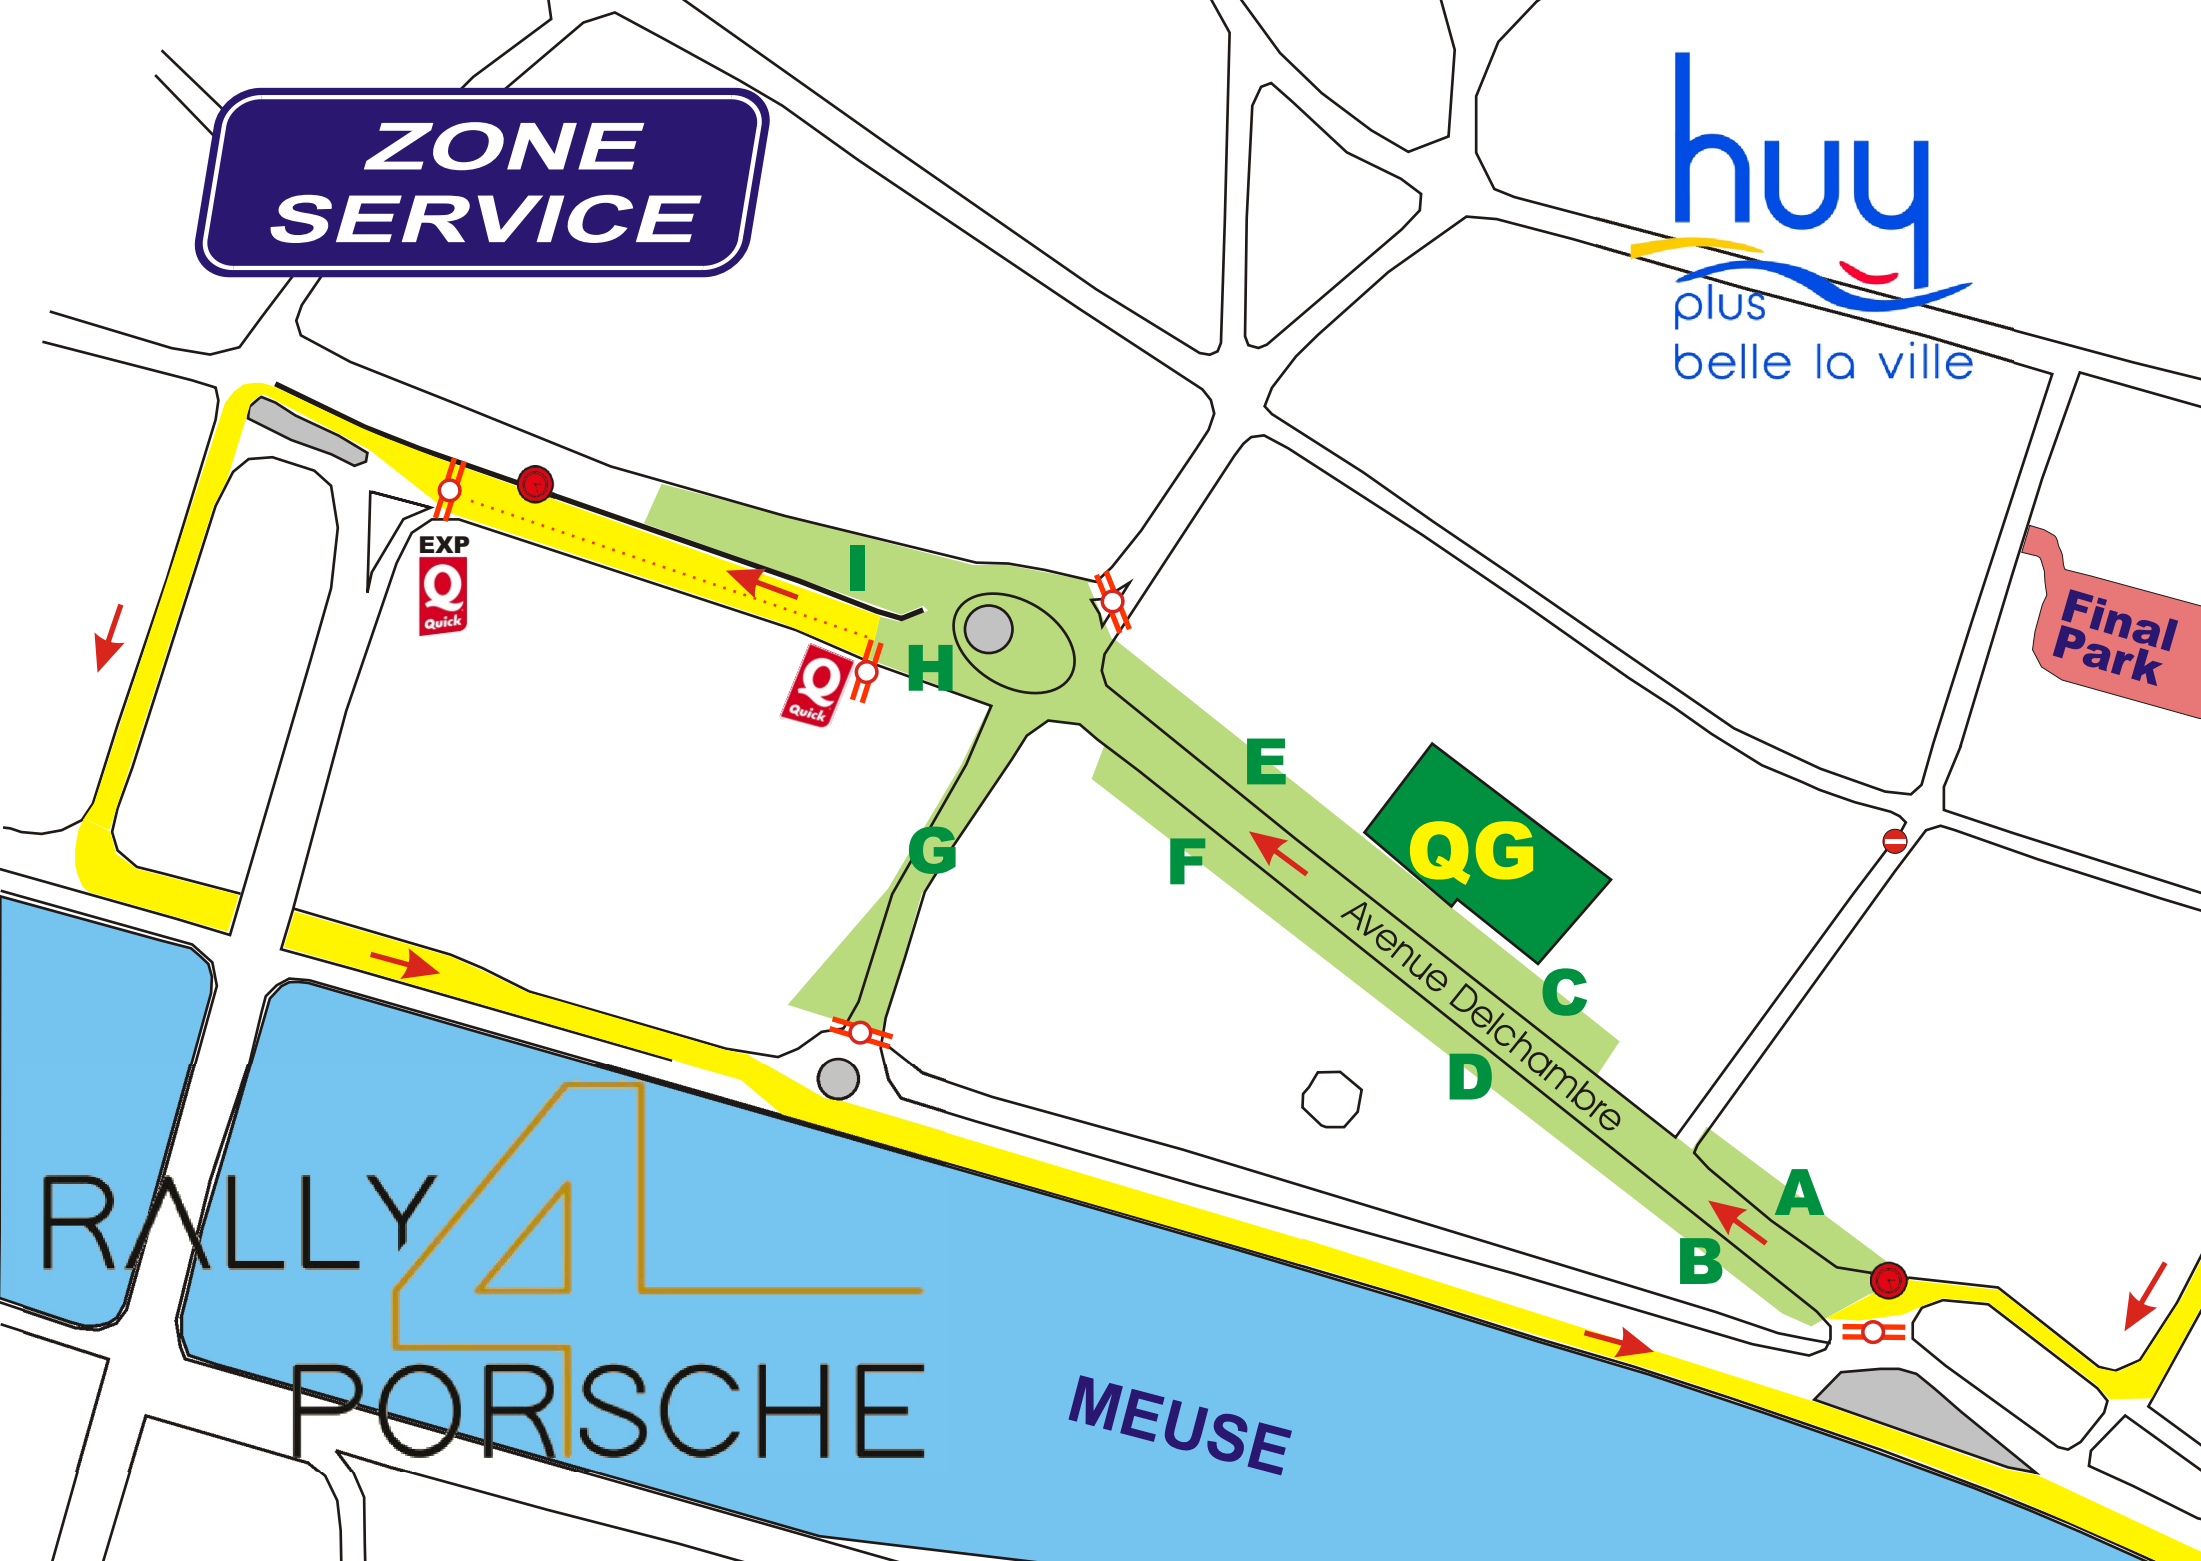

ZONE SERVICE

RALLYE
PORSCHE

MEUSE

Final Park

Avenue Delchambre

QG

EXP Quick

Quick