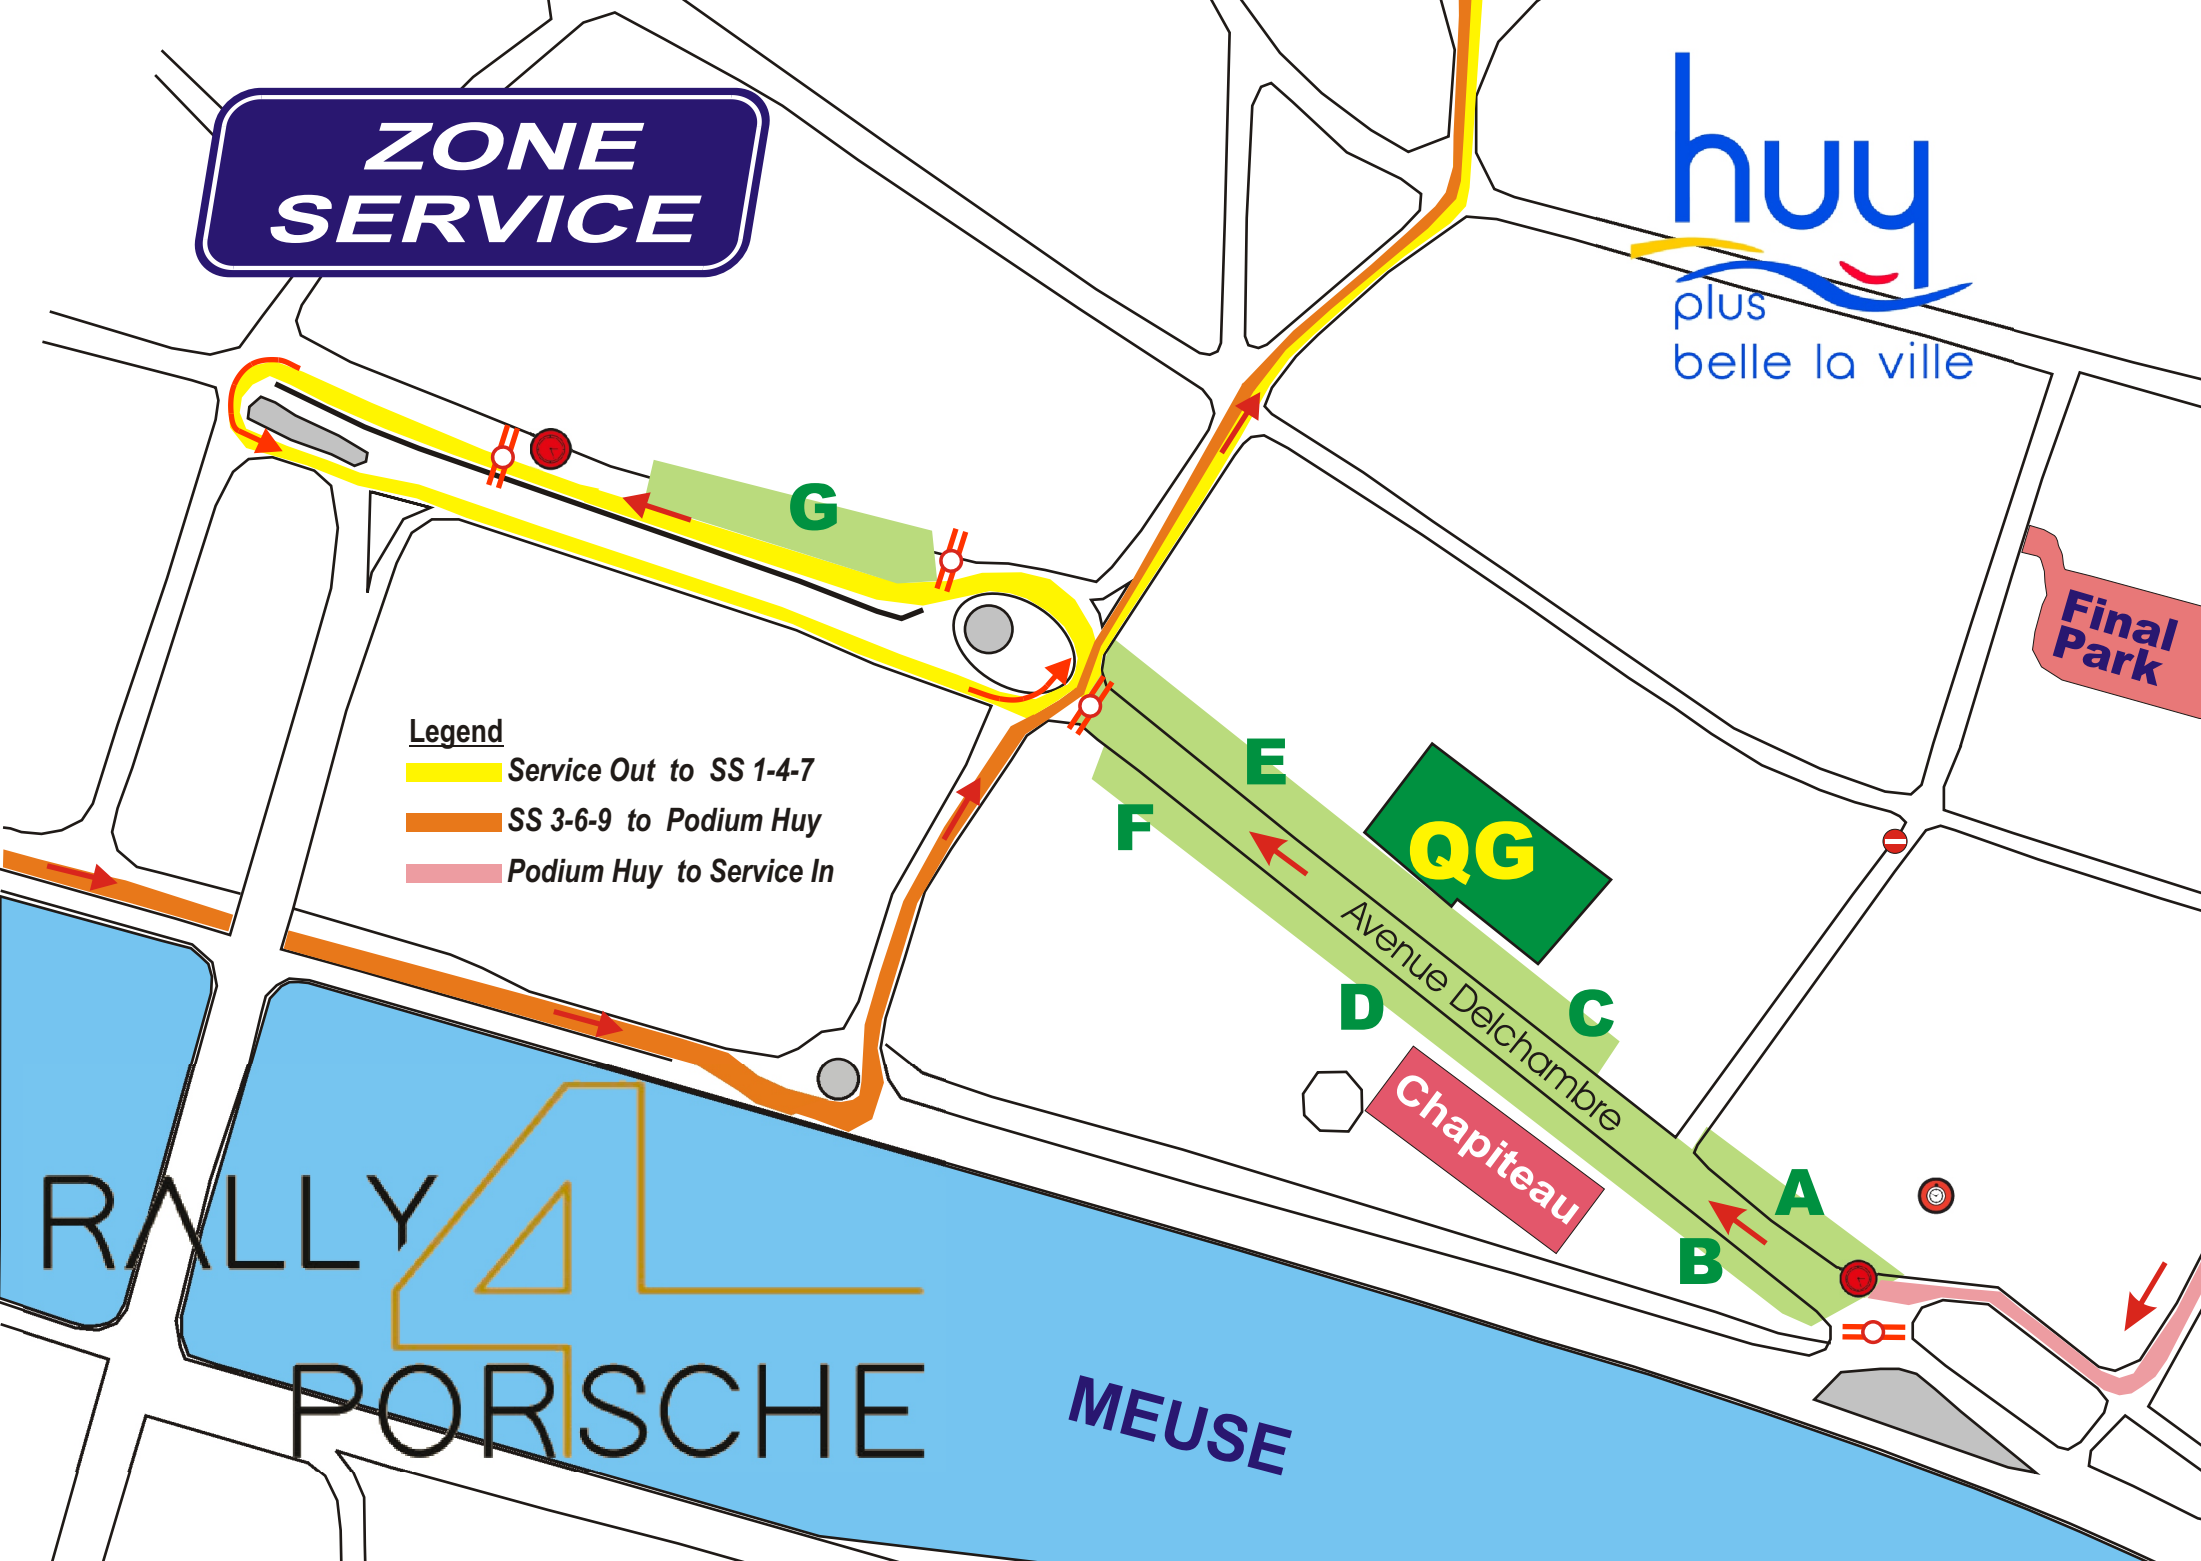

ZONE SERVICE

- Legend**
- Service Out to SS 1-4-7
 - SS 3-6-9 to Podium Huy
 - Podium Huy to Service In

RALLY PORISCHE MEUSE